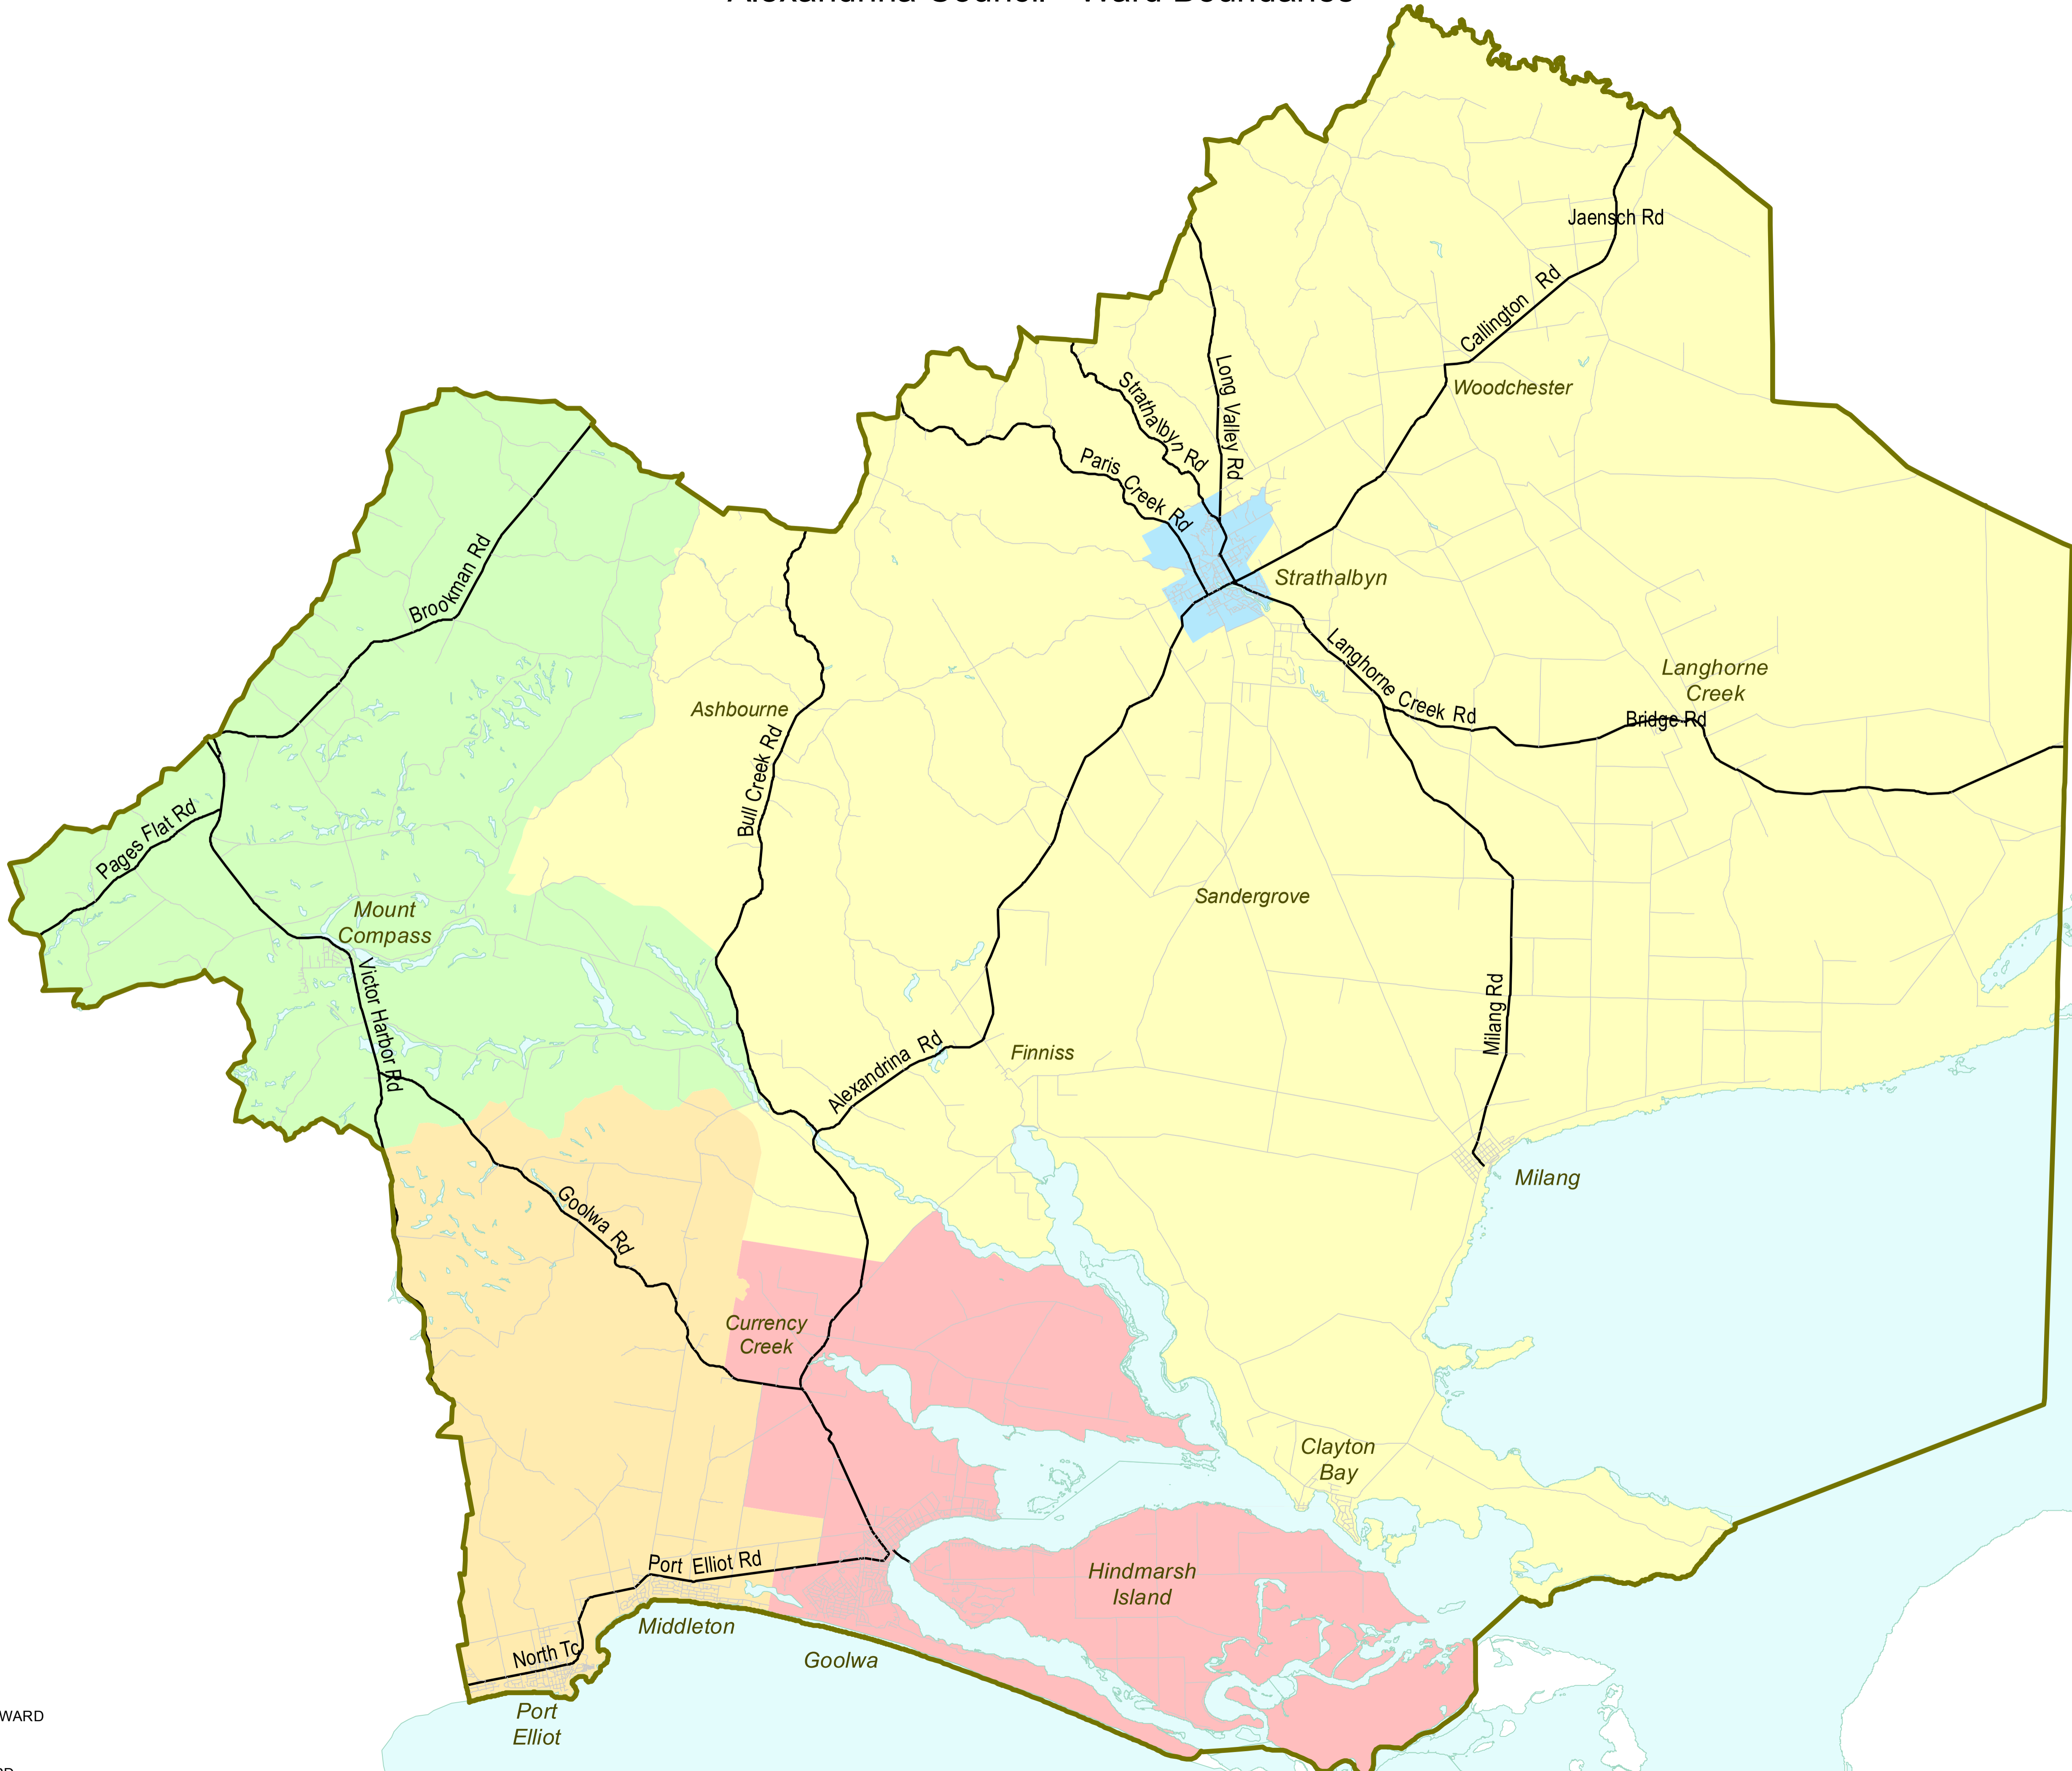

Alexandrina Council - Ward Boundaries

- Legend**
- Roads**
- Major
 - Minor
 - Council Boundary
- Ward Boundary**
- ANGAS BREMER WARD
 - GOOLWA HINDMARSH ISLAND WARD
 - NANGKITA KUITPO WARD
 - PORT ELLIOT MIDDLETON WARD
 - STRATHALBYN WARD