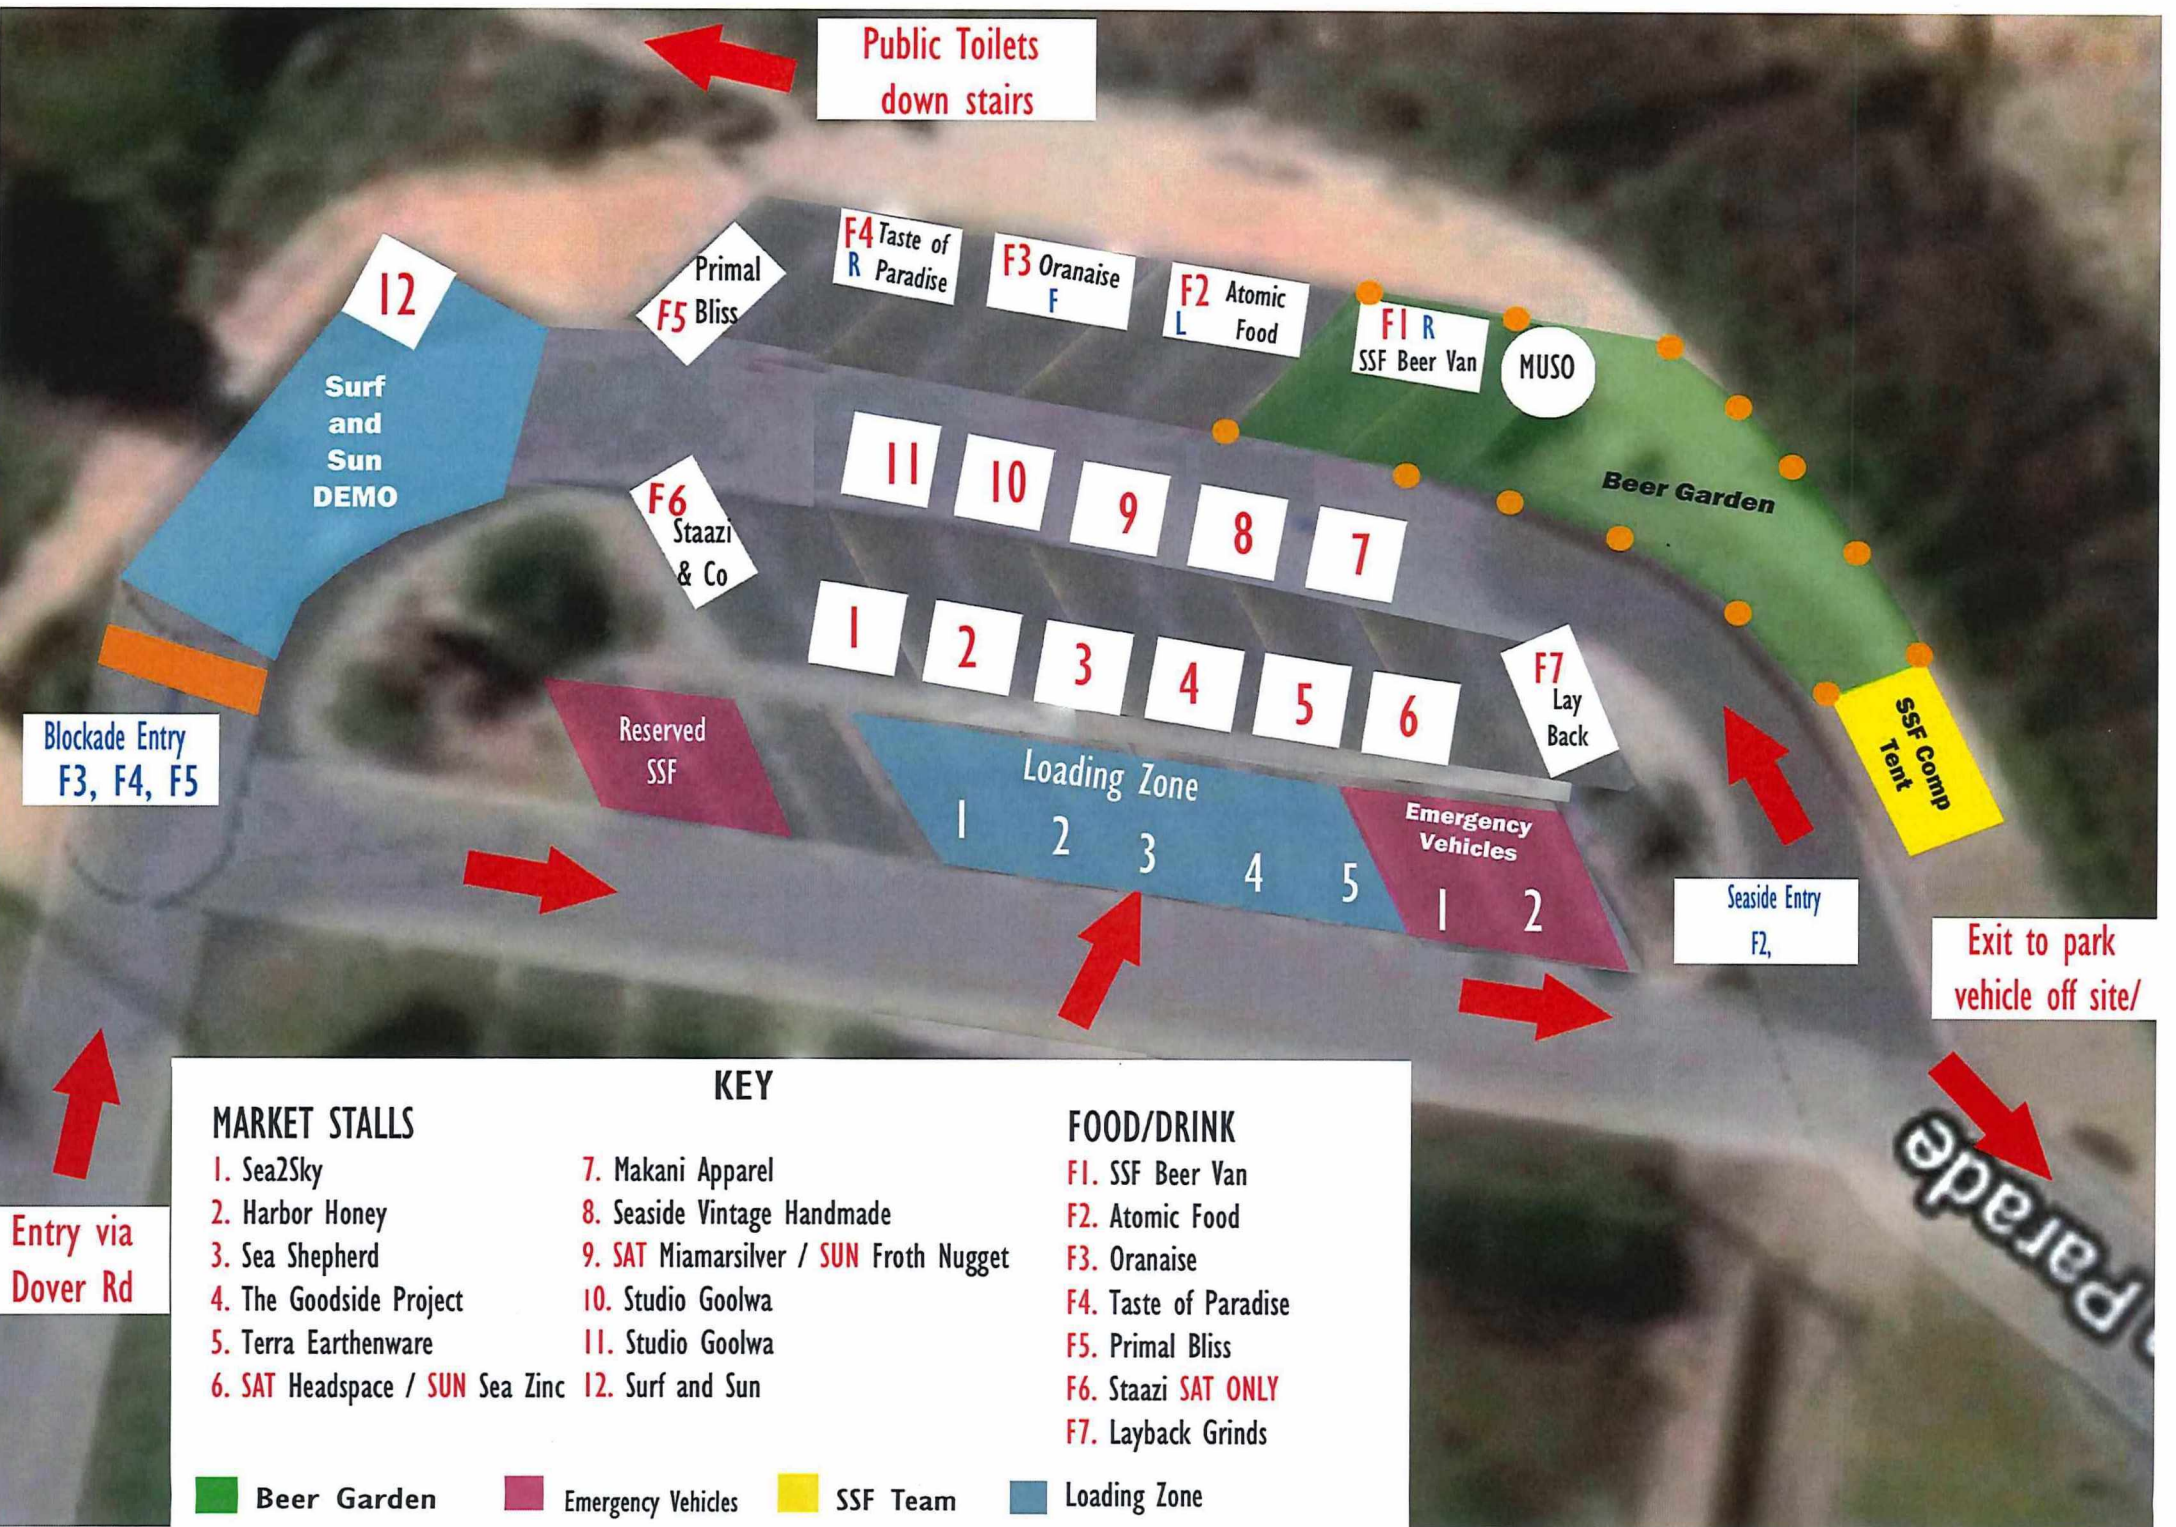

LEGEND:

- BOLLARDS & MESH
- EVENT STALLS
- TENTS

Drawing No.: **SSF-DWG-0101**

Rev No: **0** Rev Date: **03-02-24**

Drawn By: **MA**

Plan Title: **SOUTHERN SURF FESTIVAL**

Location: **Ocean Rd, Middleton Point**

DPTI/COUNCIL: **Alexandrina Council**

Date Start: **27-4-24** Time Start: **7:00am**

Date Finish: **28-4-24** Time Finish: **5:00pm**

TC's Name:

Public Toilets
down stairs

12

Surf and Sun
DEMO

Blockade Entry
F3, F4, F5

Exit to park
vehicle off site/

Entry via
Dover Rd

Parade

MARKET STALLS

- 1. Sea2Sky
- 2. Harbor Honey
- 3. Sea Shepherd
- 4. The Goodside Project
- 5. Terra Earthenware
- 6. SAT Headspace / SUN Sea Zinc
- 7. Makani Apparel
- 8. Seaside Vintage Handmade
- 9. SAT Miamarsilver / SUN Froth Nugget
- 10. Studio Goolwa
- 11. Studio Goolwa
- 12. Surf and Sun

KEY

- Beer Garden
- Emergency Vehicles
- SSF Team
- Loading Zone

FOOD/DRINK

- F1. SSF Beer Van
- F2. Atomic Food
- F3. Oranaise
- F4. Taste of Paradise
- F5. Primal Bliss
- F6. Staazi SAT ONLY
- F7. Layback Grinds