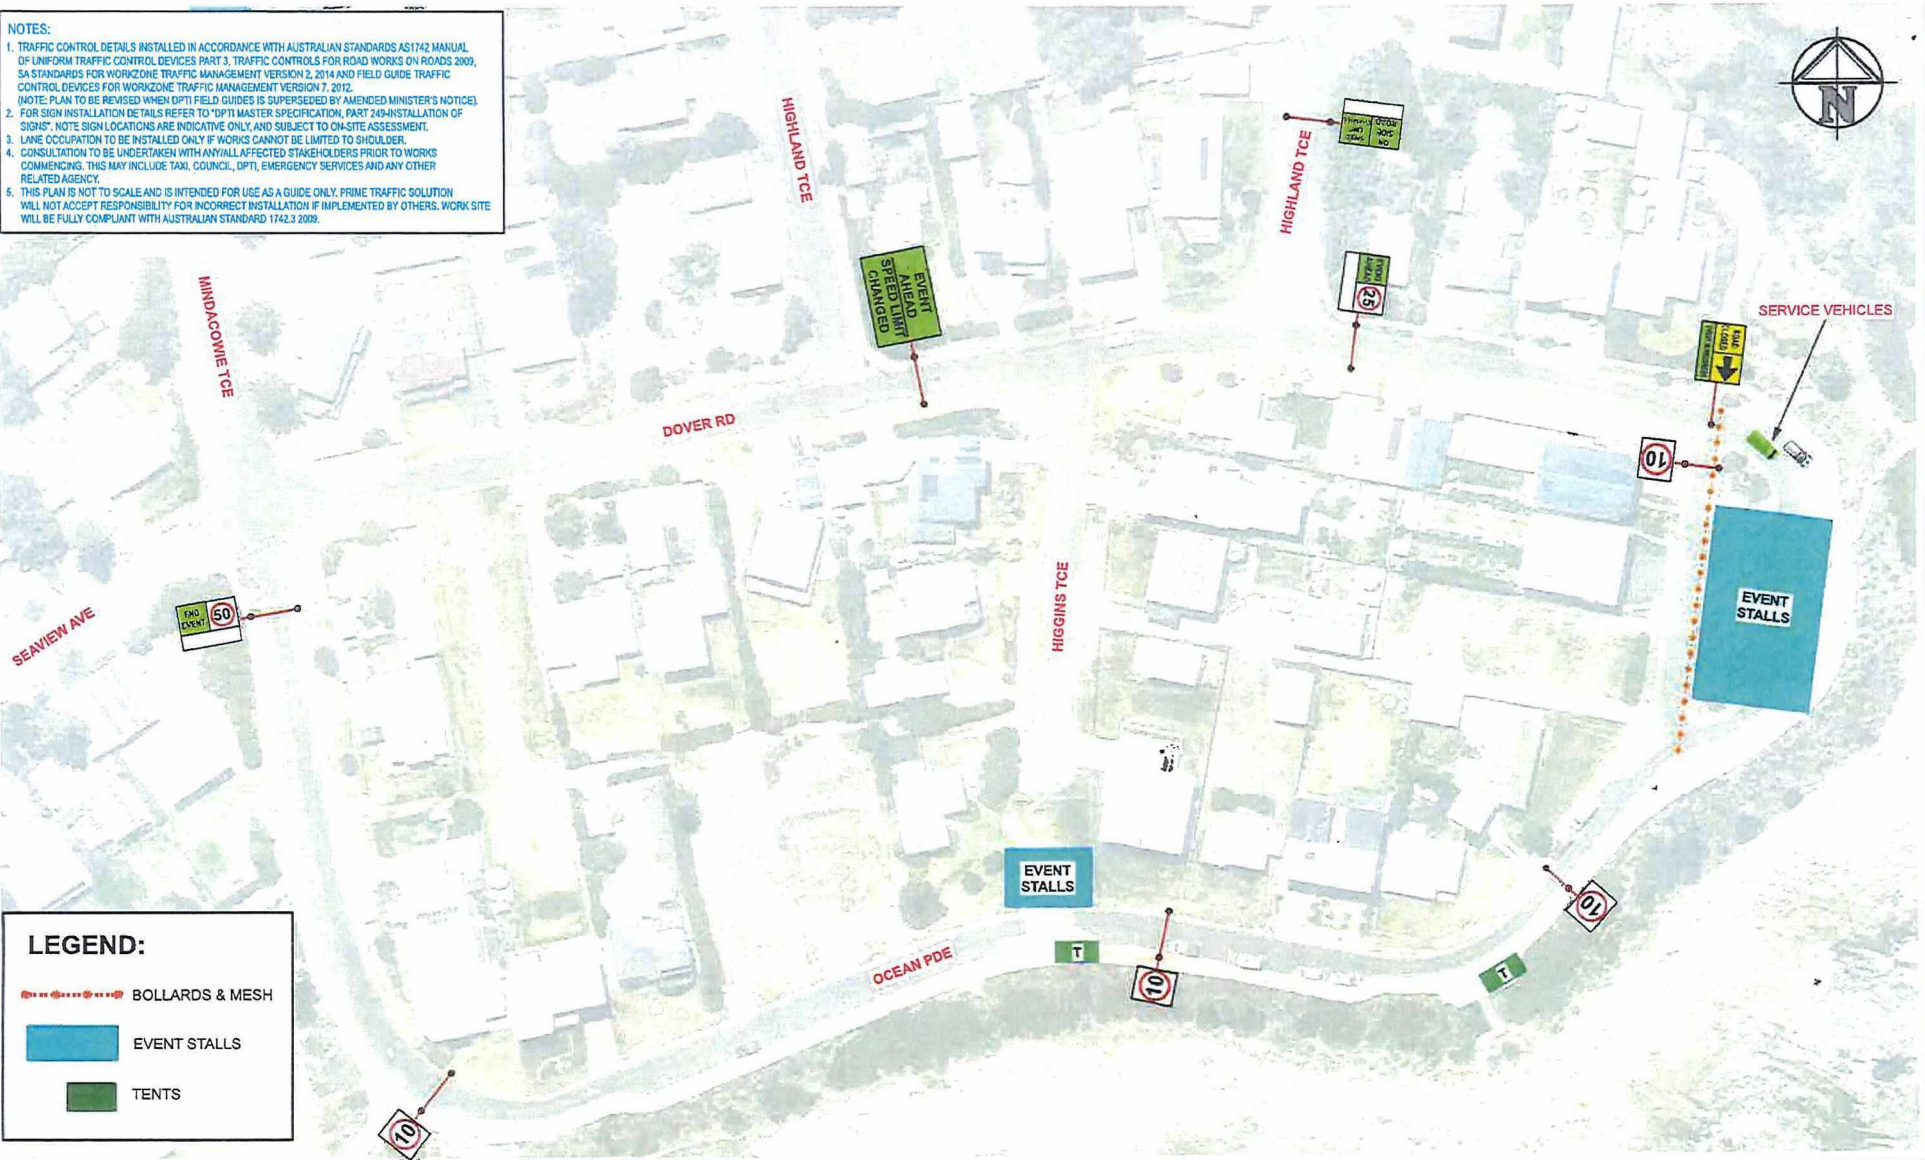

NOTES:

LEGEND:

- BOLLARDS & MESH
- EVENT STALLS
- TENTS

Drawing No.: **SSF-DWG-0101**

Rev No: **0** Rev Date: **03-02-24**

Drawn By: **MA**

Plan Title: **SOUTHERN SURF FESTIVAL**

Location: **Ocean Rd, Middleton Point**

DPTI/COUNCIL: **Alexandrina Council**

Date Start: **27-4-24** Time Start: **7:00am**

Date Finish: **28-4-24** Time Finish: **5:00pm**

TC's Name: